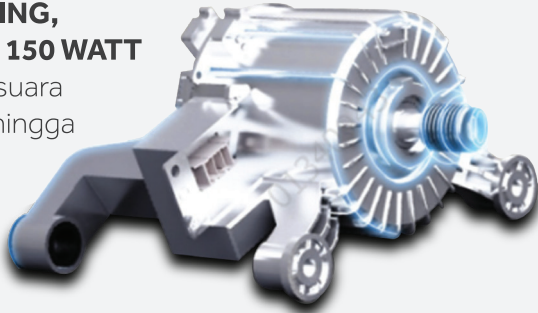

400mm

650mm

ECO INVERTER TECHNOLOGY

ENERGY SAVING, START FROM 150 WATT

Hemat listrik, suara lebih halus sehingga nyaman saat mencuci.

Steam Function

STEAM FUNCTION

ELIMINATE MITES, BACTERIA AND ALLERGENS