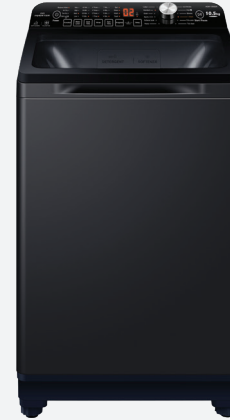

Deterjen cair

Deterjen bubuk

Mudah dibersihkan

FEATURES

- Tempered Glass with Soft Closing Door
- DD Inverter Motor
- ABT Pulsator
- Low Water Pressure
- Pillow Drum
- Hijab Mode
- Power Off Memory

MODEL	AQW-1260DR	AQW-1060DR	AQW-960DR
Net Capacity	12 Kg	10,5 Kg	9 Kg
Dimension (WxDxH)	620 x 650 x 1020 mm	560 x 630 x 1035 mm	560 x 630 x 1015 mm
Power Consumption	210 Watt (Wash) 65 Watt (Spin)	210 Watt (Wash) 65 Watt (Spin)	210 Watt (Wash) 65 Watt (Spin)
RPM	750	750	750