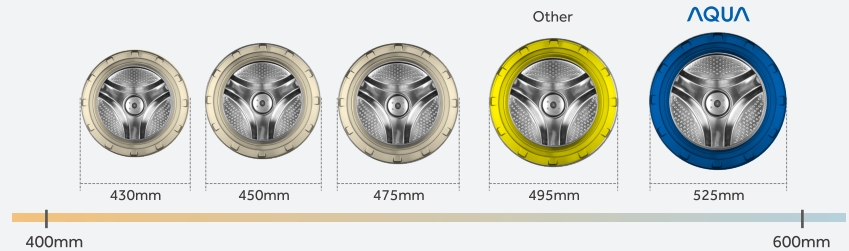

FQD-1050BF 10.5 KG/6 KG

2in1 WASHER & DRYER

FEATURES

- 525 mm Drum Width
- Eco Inverter (BLDC)
- Wash and Dryer
- Steam Function
- i-Refresh Function
- Dry Function
- ABT Technology
- Hijab Mode

FQD-1050BF	
Net Capacity	10,5 Kg (Wash) 6 Kg (Dry)
Dimension (WxDxH)	595 x 583 x 850 mm
Power Consumption	150 Watt (Wash) 1800 Watt (Wash & Dry)
RPM	1400